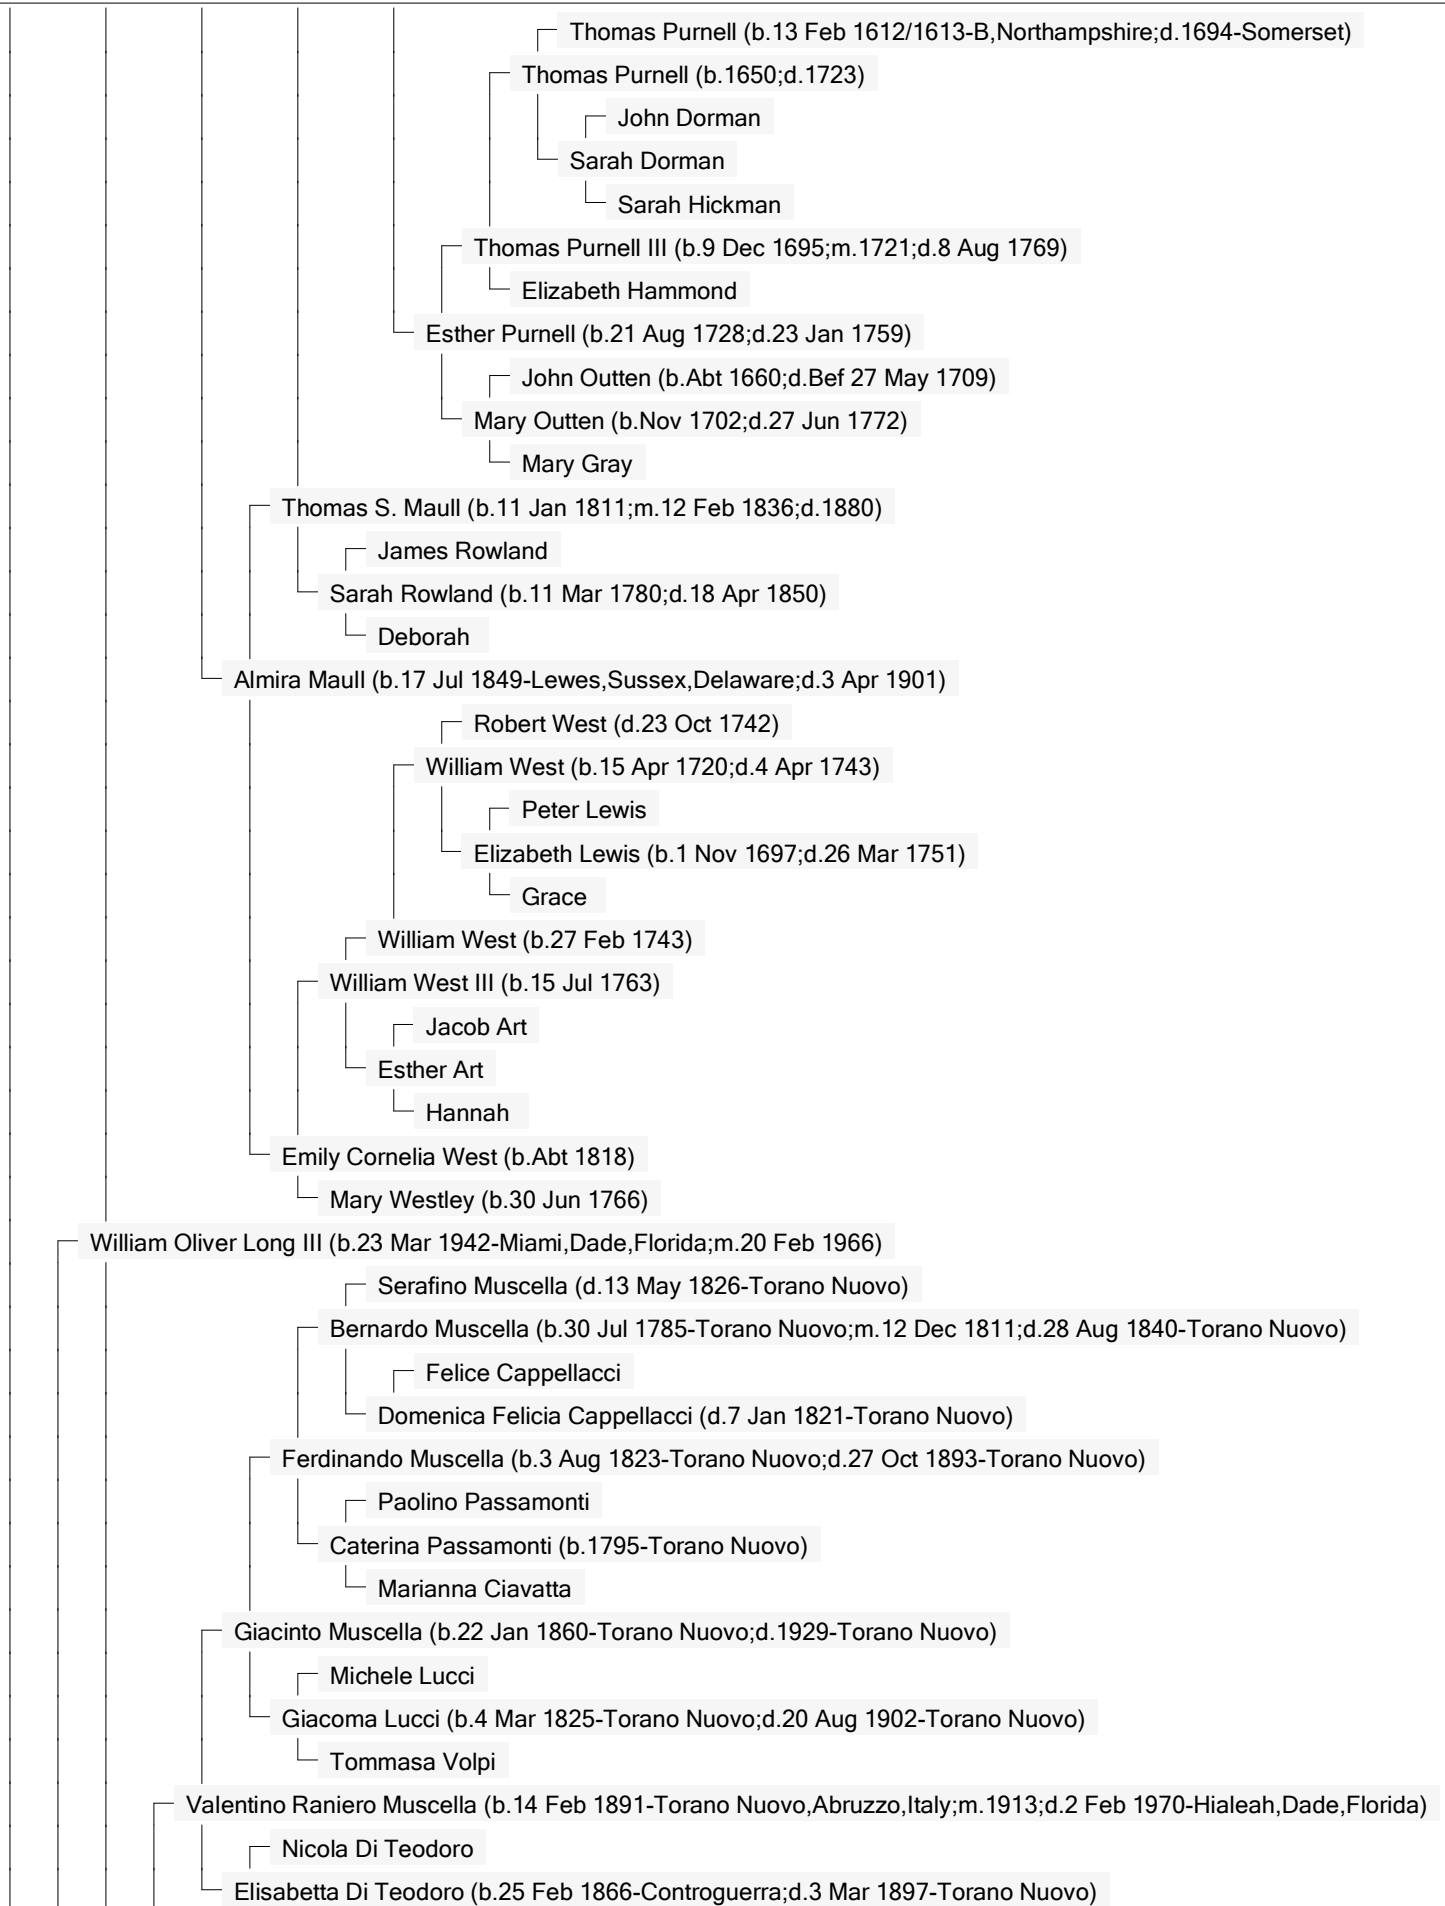

William Oliver Long (b.12 Sep 1870-Bishopville,Maryland;m.21 Mar 1896;d.29 Mar 1946-Smyrna,Delaware)

Arthur McCabe (b.28 Jan 1762;d.18 Jan 1843) ** Printed on Page 3 **

Joseph McCabe (b.27 Oct 1796;m.1820;d.Ab.1853)

Patience Long (b.28 Aug 1760;d.12 Jun 1843) ** Printed on Page 3 **

William Oliver McCabe (b.Ab.1819;d.Aft 1900)

William Layton

William Layton (b.13 Mar 1675;d.Mar 1740)

Ursula

Nicholson Layton

James Nicholson (m.1663;d.1676)

Rachel (b.10 Oct 1672;d.Ab.1739)

Mary Price

Nehemiah Layton

Rosannah Connerly

William Layton (b.9 Mar 1767;d.25 Nov 1816)

Ancestors of Robert Kenneth William LeFaive

Ancestors of Robert Kenneth William LeFaive