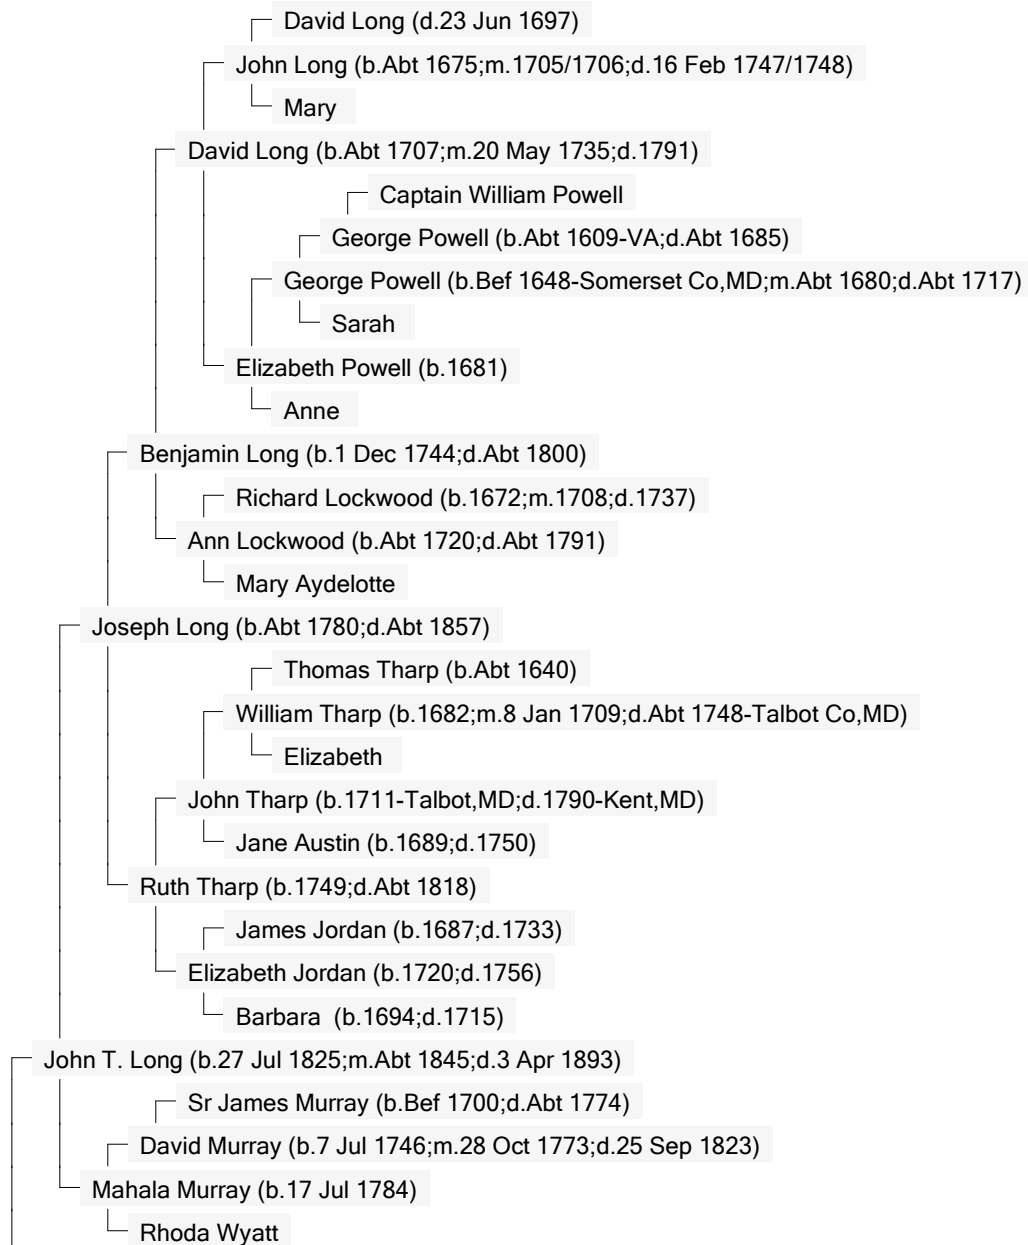

Ancestors of Robert Kenneth William LeFaive

Ancestors of Robert Kenneth William LeFaive

17 Mar 2019

Page 2

Robert Kenneth William LeFaive (b.18 Feb 1998-Annapolis,MD)

Ancestors of Robert Kenneth William LeFaive

Sylvester B. Long (b.1 Sep 1846;m.12 Apr 1867;d.18 Jul 1892-Dagsboro,Sussex,Delaware)

John McCabe (b.13 May 1727;m.15 Mar 1752;d.20 Jan 1800)

Arthur McCabe (b.28 Jan 1762;d.18 Jan 1843)

Nicholas Hudson

Henry Hudson (b.Ab.1628;d.Ab.1707)

Elizabeth

Henry Hudson Jr.

James Jones

Sarah Jones

Sarah

Richard Hudson (b.Ab.1685;d.Ab.1762)

Donnack Dennis

Elizabeth Dennis