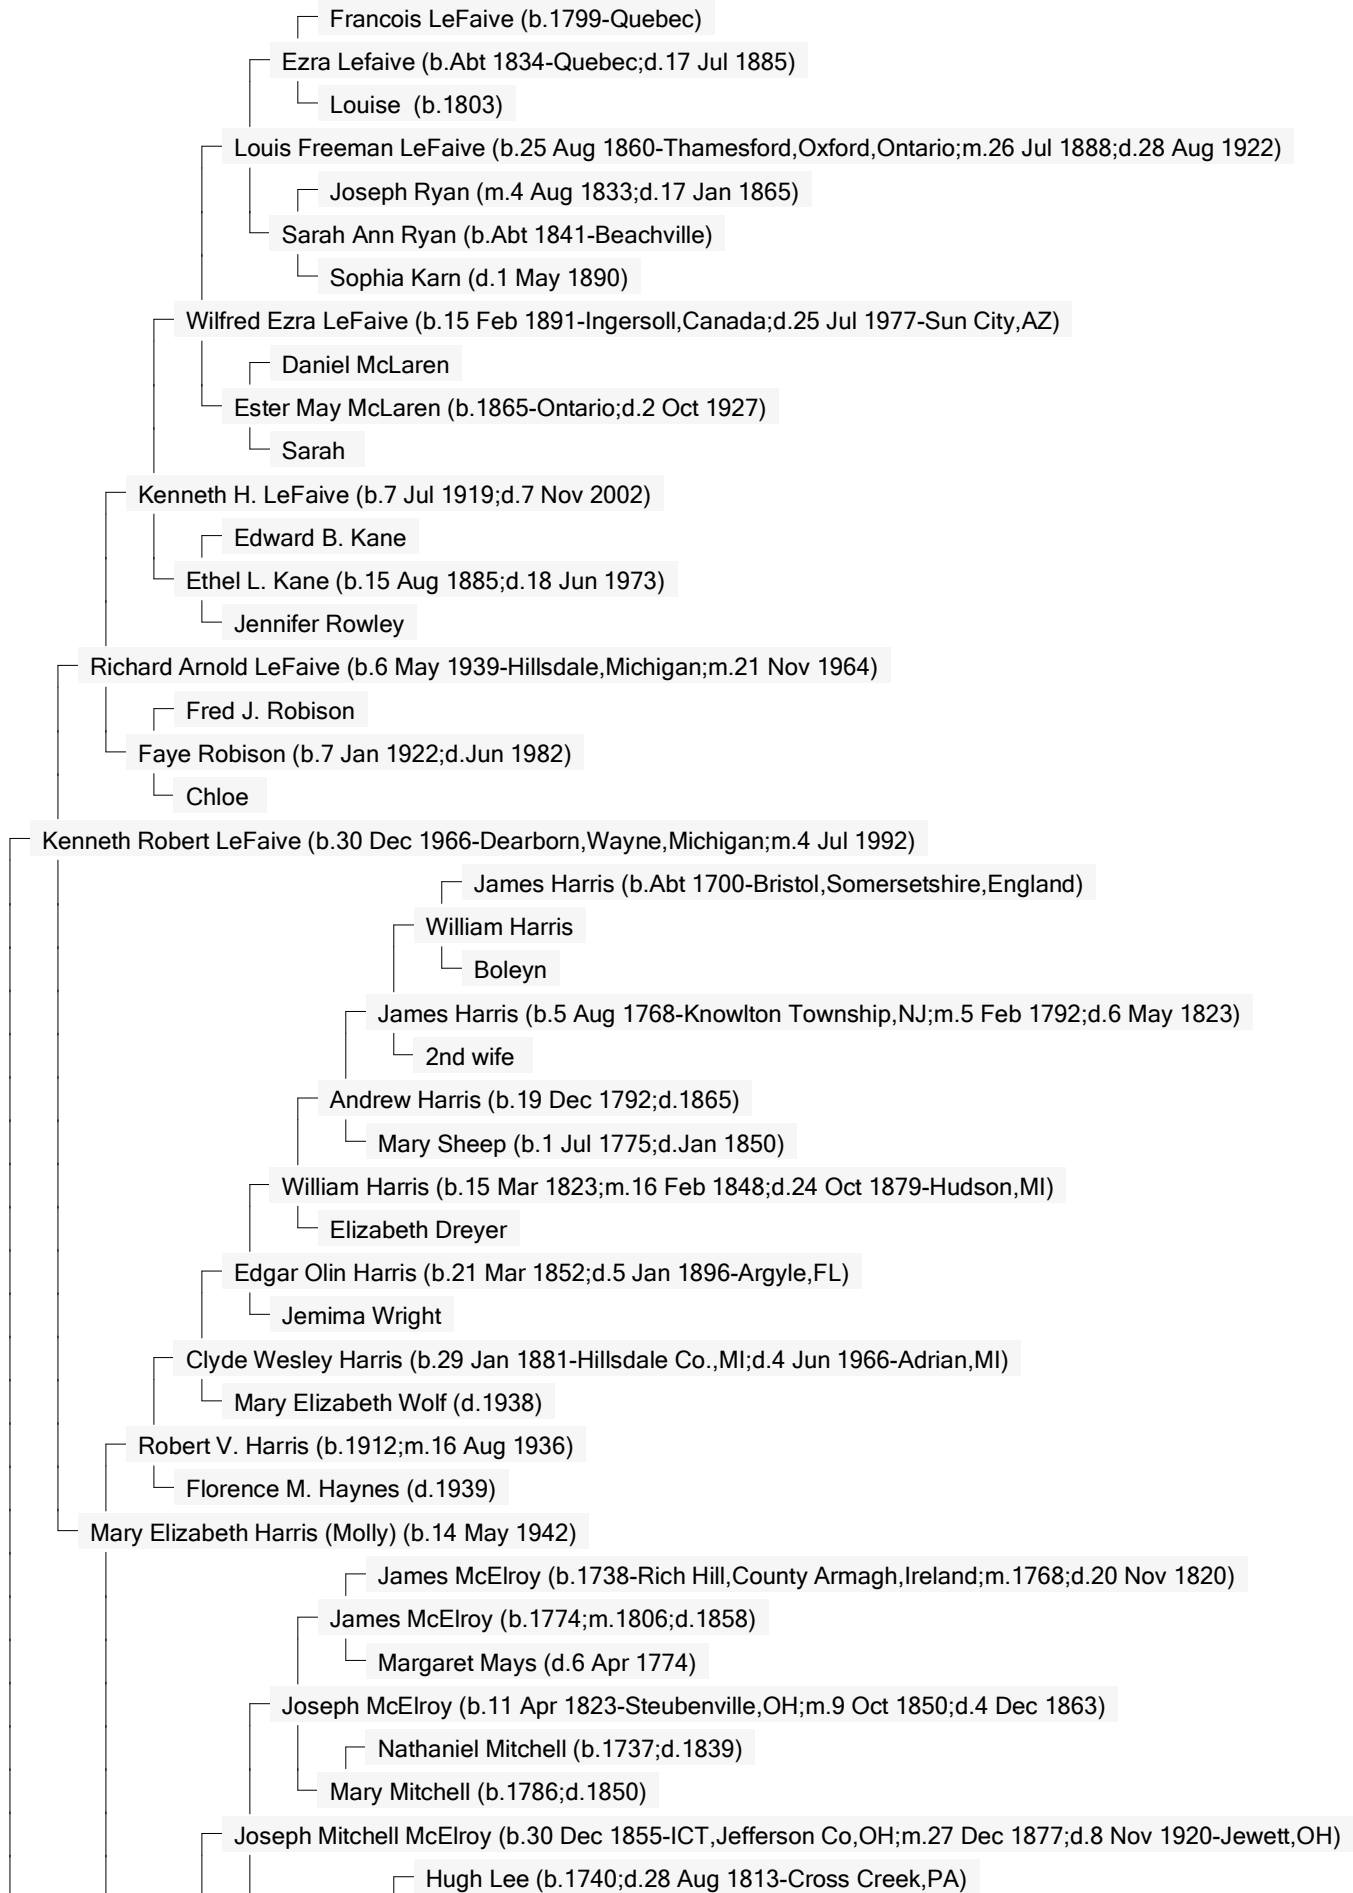

Ancestors of Robert Kenneth William LeFaive

Ancestors of Robert Kenneth William LeFaive

17 Mar 2019

Page 2

Robert Kenneth William LeFaive (b.18 Feb 1998-Annapolis,MD)

Ancestors of Robert Kenneth William LeFaive

Sylvester B. Long (b.1 Sep 1846;m.12 Apr 1867;d.18 Jul 1892-Dagsboro,Sussex,Delaware)

John McCabe (b.13 May 1727;m.15 Mar 1752;d.20 Jan 1800)

Arthur McCabe (b.28 Jan 1762;d.18 Jan 1843)

Nicholas Hudson

Henry Hudson (b.Ab.1628;d.Ab.1707)