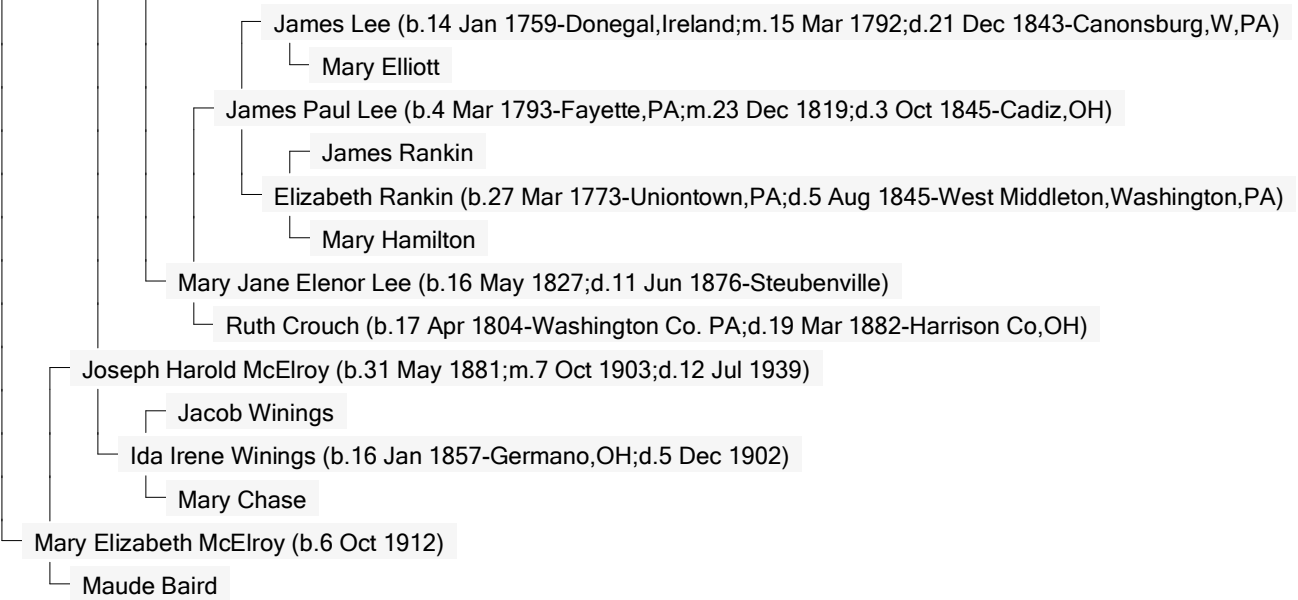

Ancestors of Robert Kenneth William LeFaive

Ancestors of Robert Kenneth William LeFaive

17 Mar 2019

Page 2

Robert Kenneth William LeFaive (b.18 Feb 1998-Annapolis,MD)

Ancestors of Robert Kenneth William LeFaive

Sylvester B. Long (b.1 Sep 1846;m.12 Apr 1867;d.18 Jul 1892-Dagsboro,Sussex,Delaware)

John McCabe (b.13 May 1727;m.15 Mar 1752;d.20 Jan 1800)

Arthur McCabe (b.28 Jan 1762;d.18 Jan 1843)

Nicholas Hudson

Henry Hudson (b.Ab.1628;d.Ab.1707)