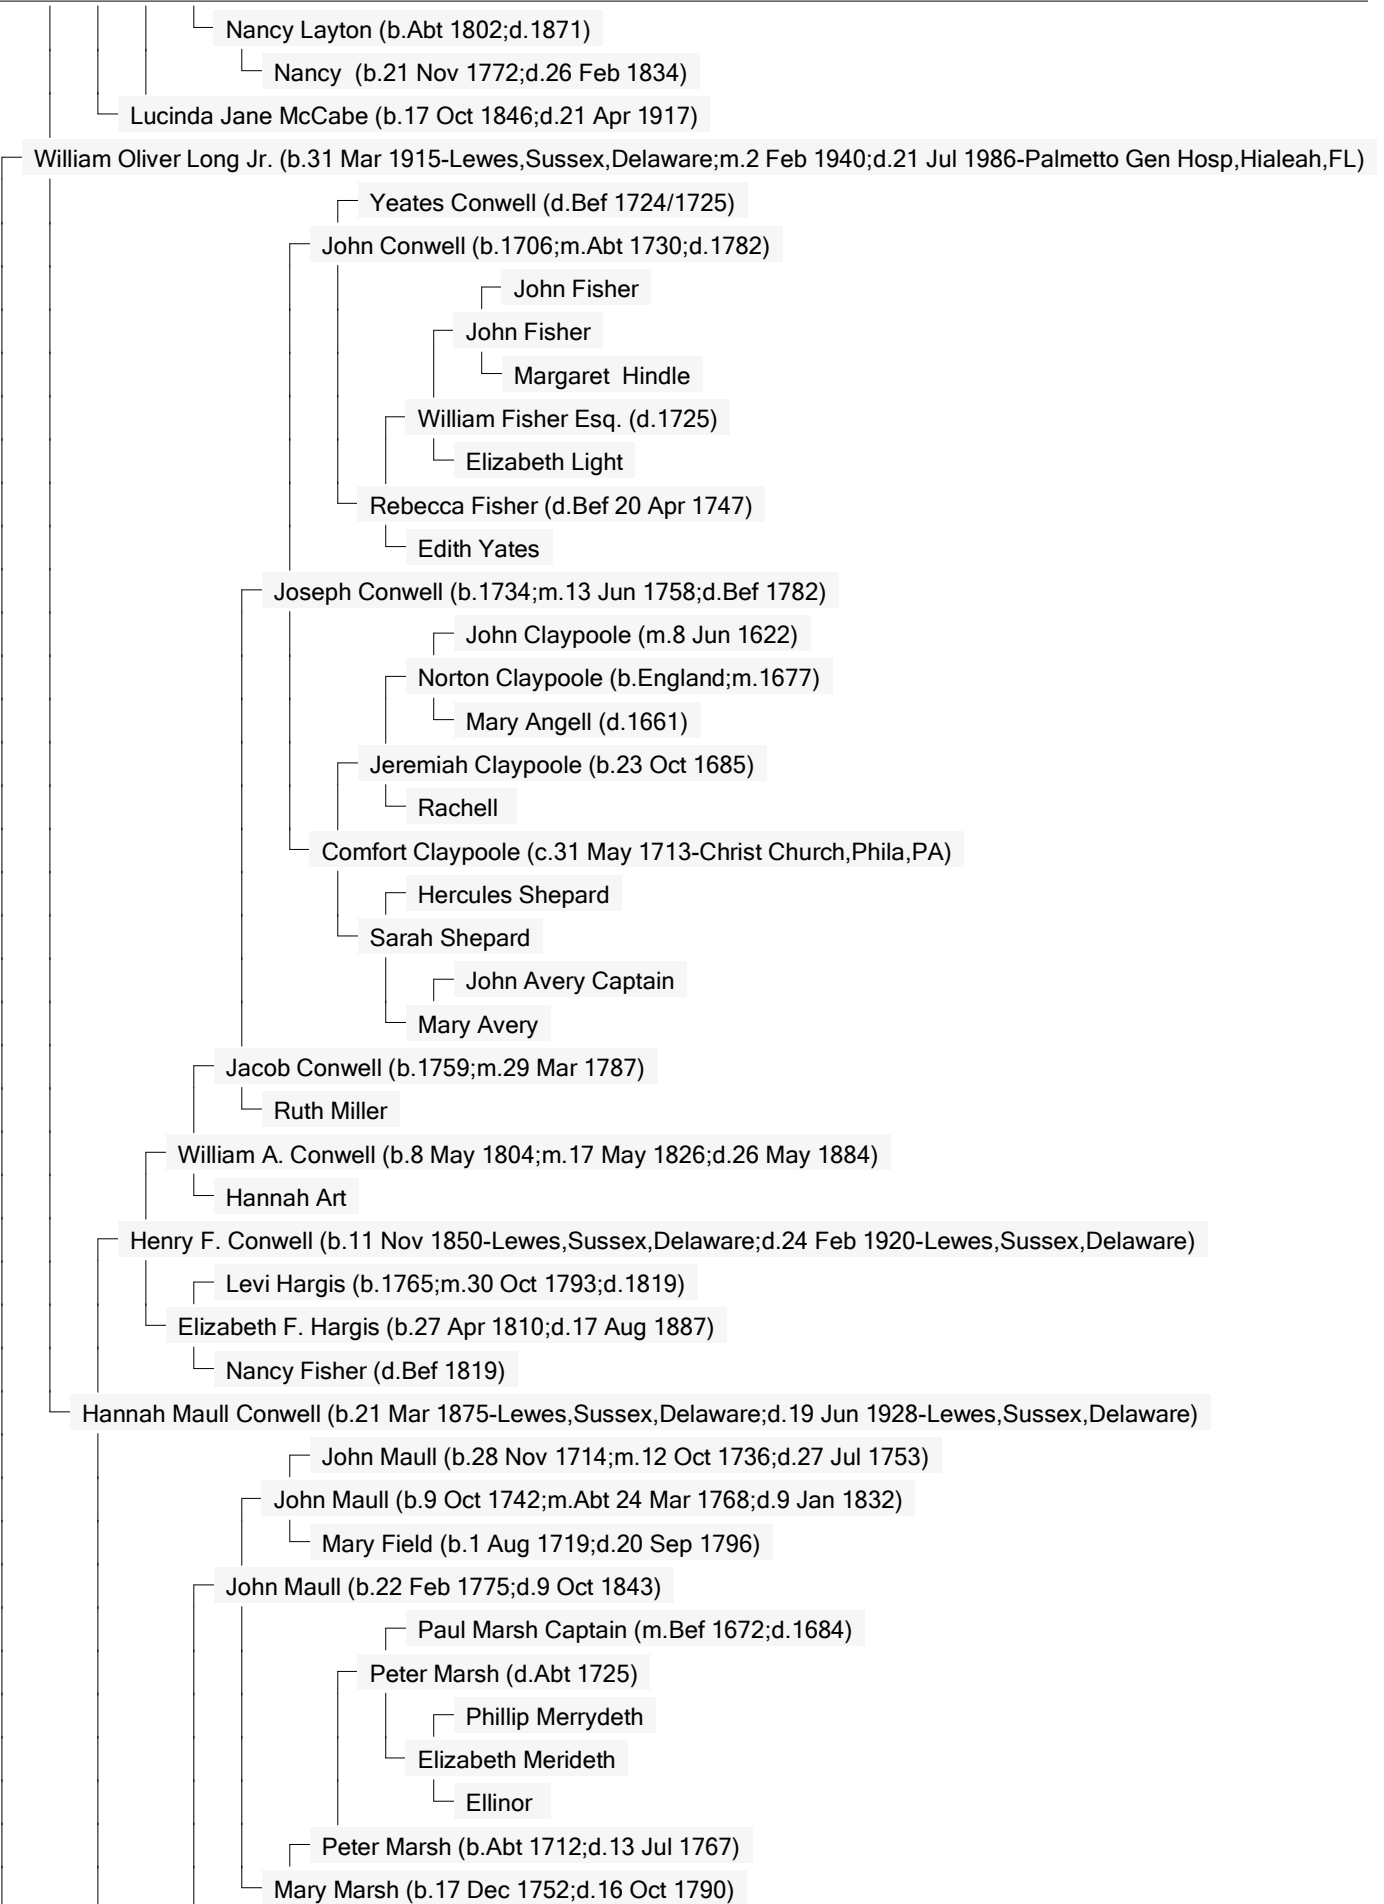

Rachel (b.10 Oct 1672;d.Ab.1739)

Mary Price

Nehemiah Layton

Rosannah Connerly

William Layton (b.9 Mar 1767;d.25 Nov 1816)

Ancestors of Robert Kenneth William LeFaive

Ancestors of Robert Kenneth William LeFaive